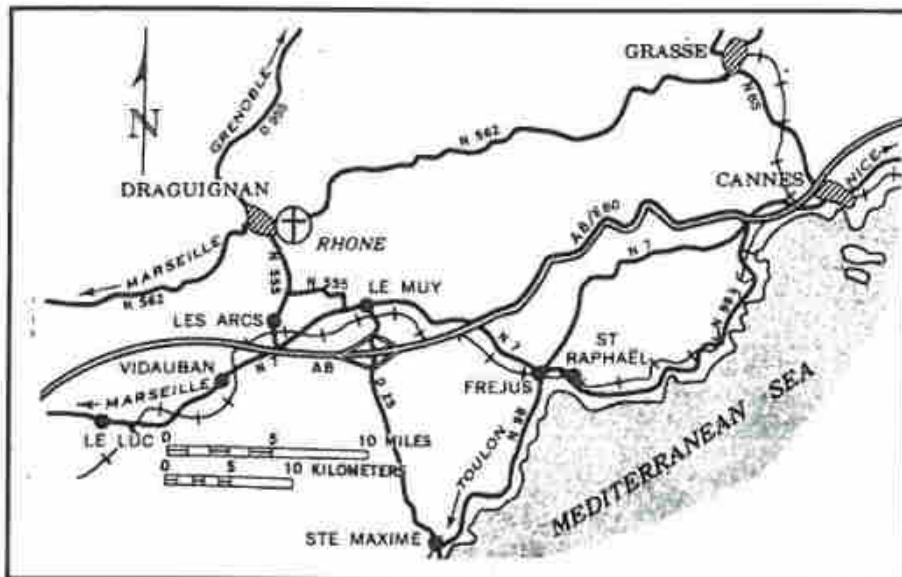

Rhône American Cemetery and Memorial

| <i>World War II</i> | <i>Burials</i> | | <i>Missing Commemorated</i> |
|---|----------------|----------------|---------------------------------|
| | <i>Known</i> | <i>Unknown</i> | |
| Ardennes, Neupre (Neuville-en-Condroz), Belgium . . . | 4,537 | 788 | 462 |
| Brittany, St. James, France | 4,313 | 97 | 498 |
| Cambridge, England | 3,788 | 24 | 5,127 |
| Epinal, France | 5,186 | 69 | 424 |
| Florence, Italy | 4,189 | 213 | 1,409 |
| Henri-Chapelle, Belgium | 7,898 | 94 | 450 |
| Lorraine, St. Avold, France | 10,338 | 151 | 444 |
| Luxembourg, Luxembourg City, Luxembourg | 4,975 | 101 | 371 |
| Manila, Republic of the Philippines | 13,462 | 3,740 | 36,282 |
| Netherlands, Margraten, Holland | 8,195 | 106 | 1,722 |
| Normandy, St. Laurent-sur-Mer, France | 9,080 | 307 | 1,557 |
| North Africa, Carthage, Tunisia | 2,601 | 240 | 3,724 |
| Rhone, Draguignan, France | 799 | 62 | 294 |
| Sicily-Rome, Nettuno, Italy | 7,371 | 490 | 3,095 |
| Suresnes (See WW I also), France | — | 24 | — |