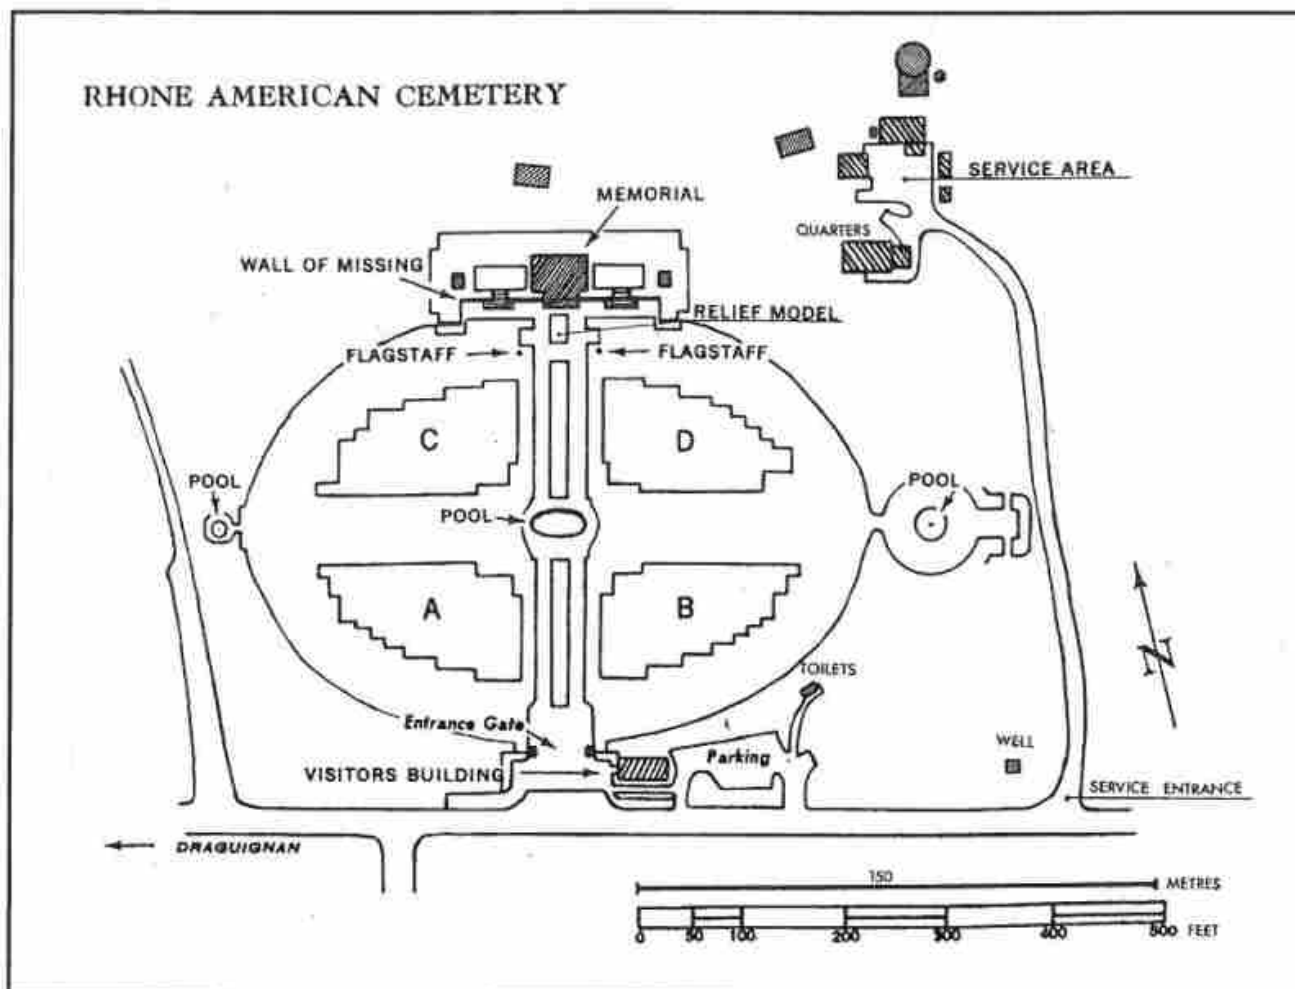

Rhône American Cemetery and Memorial

| <i>World War II</i> | <i>Burials</i> | | <i>Missing Commemorated</i> |
|---|----------------|----------------|---------------------------------|
| | <i>Known</i> | <i>Unknown</i> | |
| Ardennes, Neupre (Neuville-en-Condroz), Belgium . . . | 4,537 | 788 | 462 |
| Brittany, St. James, France | 4,313 | 97 | 498 |
| Cambridge, England | 3,788 | 24 | 5,127 |
| Epinal, France | 5,186 | 69 | 424 |
| Florence, Italy | 4,189 | 213 | 1,409 |
| Henri-Chapelle, Belgium | 7,898 | 94 | 450 |
| Lorraine, St. Avold, France | 10,338 | 151 | 444 |
| Luxembourg, Luxembourg City, Luxembourg | 4,975 | 101 | 371 |
| Manila, Republic of the Philippines | 13,462 | 3,740 | 36,282 |
| Netherlands, Margraten, Holland | 8,195 | 106 | 1,722 |
| Normandy, St. Laurent-sur-Mer, France | 9,080 | 307 | 1,557 |
| North Africa, Carthage, Tunisia | 2,601 | 240 | 3,724 |
| Rhone, Draguignan, France | 799 | 62 | 294 |
| Sicily-Rome, Nettuno, Italy | 7,371 | 490 | 3,095 |
| Suresnes (See WW I also), France | — | 24 | — |