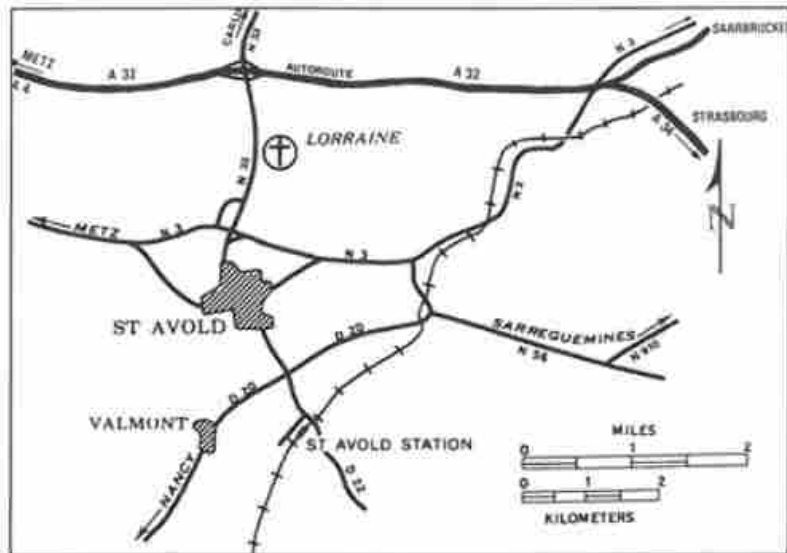

# Lorraine American Cemetery and Memorial

<i>World War II</i>	<i>Burials</i>		<i>Missing</i>
	<i>Known</i>	<i>Unknown</i>	<i>Commemorated</i>
Ardennes, Neupre (Neuville-en-Condroz), Belgium ...	4,537	788	462
Brittany, St. James, France .....	4,313	97	498
Cambridge, England .....	3,788	24	5,127
Epinal, France .....	5,186	69	424
Florence, Italy .....	4,189	213	1,409
Henri-Chapelle, Belgium .....	7,898	94	450
Lorraine, St. Avold, France .....	10,338	151	444
Luxembourg, Luxembourg City, Luxembourg .....	4,975	101	371
Manila, Republic of the Philippines .....	13,462	3,740	36,282
Netherlands, Margraten, Holland .....	8,195	106	1,722
Normandy, St. Laurent-sur-Mer, France .....	9,080	307	1,557
North Africa, Carthage, Tunisia .....	2,601	240	3,724
Rhone, Draguignan, France .....	799	62	294
Sicily-Rome, Nettuno, Italy .....	7,371	490	3,095
Suresnes (See WW I also), France .....	—	24	—