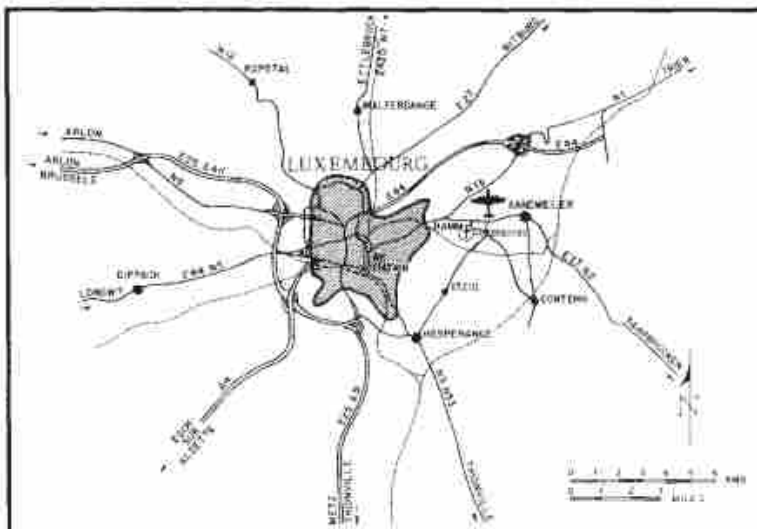

Luxembourg American Cemetery and Memorial

<i>World War II</i>	<i>Burials</i>		<i>Missing Commemorated</i>
	<i>Known</i>	<i>Unknown</i>	
Ardennes, Neupre (Neuville-en-Condroz), Belgium . . .	4,537	788	462
Brittany, St. James, France	4,313	97	498
Cambridge, England	3,788	24	5,127
Epinal, France	5,186	69	424
Florence, Italy	4,189	213	1,409
Henri-Chapelle, Belgium	7,898	94	450
Lorraine, St. Avold, France	10,338	151	444
Luxembourg, Luxembourg City, Luxembourg	4,975	101	371
Manila, Republic of the Philippines	13,462	3,740	36,282
Netherlands, Margraten, Holland	8,195	106	1,722
Normandy, St. Laurent-sur-Mer, France	9,080	307	1,557
North Africa, Carthage, Tunisia	2,601	240	3,724
Rhone, Draguignan, France	799	62	294
Sicily-Rome, Nettuno, Italy	7,371	490	3,095
Suresnes (See WW I also), France	—	24	—